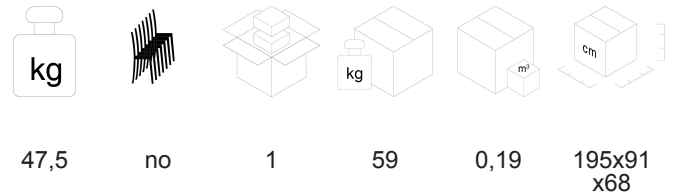

LIGHT

Design Luxy R&D

article: TRAVE 14000 5P

code: 4PA1408