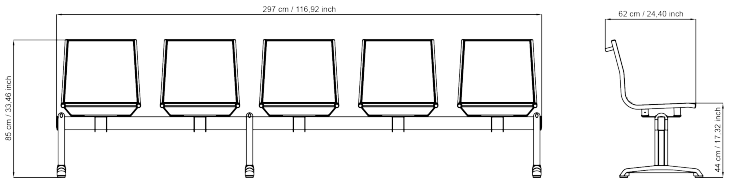

LIGHT

Design Luxy R&D

article: TRAVE 14000 5P

code: 4PA1408